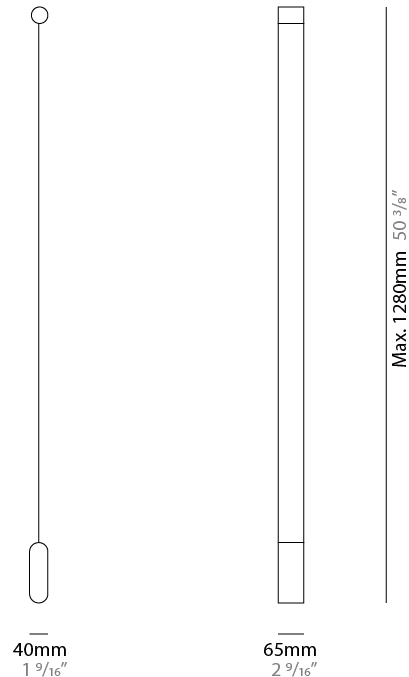

PROJECT
TYPE
SPECIFIER
QUANTITY
DATE

FORMALA SURFACE

D32010-

base number   Finish
Options

1. To build a product code in our configurator select the specify button on the base model # product page
2. To build a manual product code on this datasheet choose from the options listed below in blue font and add the suffix to the base model #

GENERAL

Series: Formala
Brand: Cini & Nils
Division: Design
Mounting Type: Surface
Mounting Location: Wall
Subcategory: Wall Effect

PHYSICAL

Shape: Curves
Length (mm): 1280
Length (in): 50 ³/₈
Width (mm): 40
Width (in): 1 ⁹/₁₆
Extension (mm): 65
Extension (in): 2 ⁹/₁₆
Light Distribution: Indirect
Fixture Finish: SSB / SSW
Fixture Material: Steel / Technopolymers

ELECTRICAL

Lamp Type: LED
Total Output Wattage (W): 24
Dimming: Phase Dimming (120Vac Only)
Driver Included: Yes
Driver Location: Integrated
Driver Type: Constant Voltage - 120Vac
Driver Class: Class 2
Input Voltage (V): 120 - 277
Output Voltage (V): 24
Upon Request: Remote: 0-10Vdc dimming / Non-dimming 120/277Vac

LED

Number of LEDs: 1 Strip
Color Temperature (°K): 2700
Nominal Lumen (lm): 2200
CRI: >80 CRI
Lamp Life (hrs): 50000

OPTICAL

RATINGS AND CERTIFICATIONS

Certified By: Certified for North American Standards
IP rating: IP20