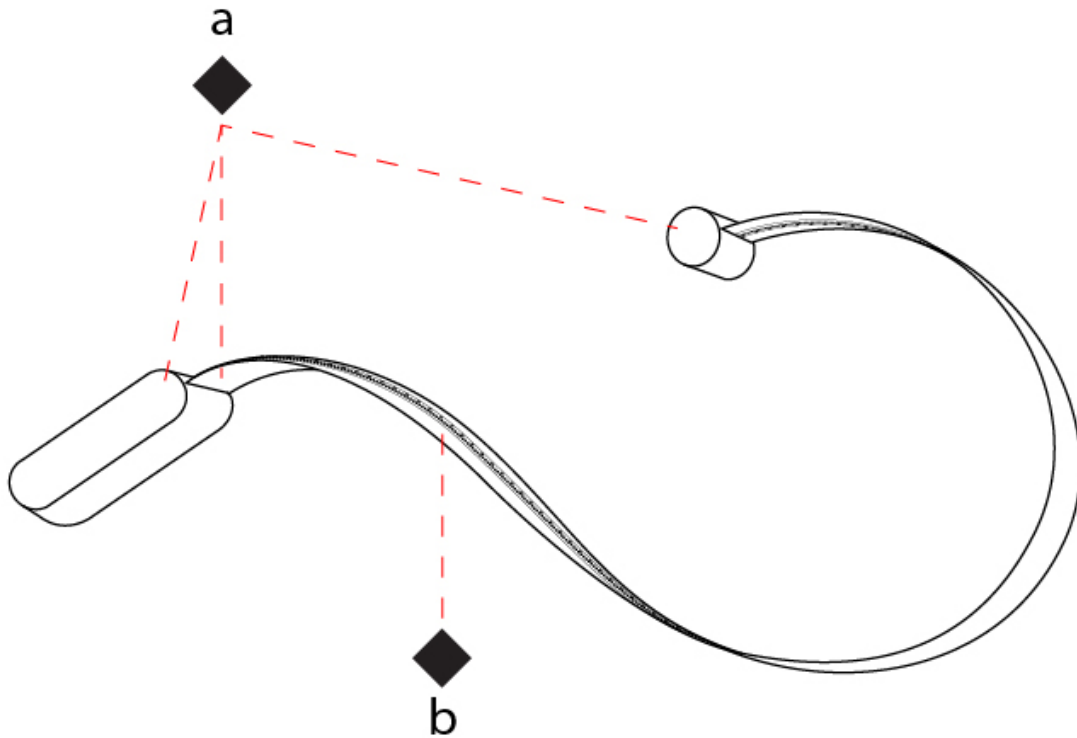

D32011-

PROJECT
TYPE
SPECIFIER
QUANTITY
DATE

D